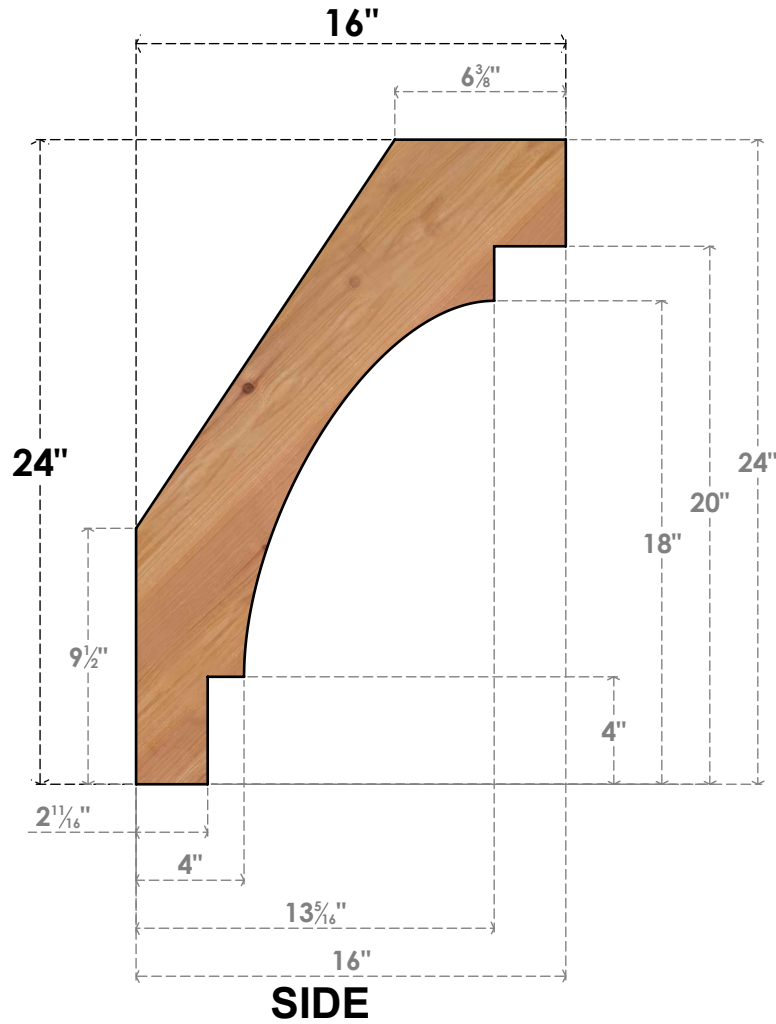

# BRC04X16X24MRC00SWR

3 1/2"W X 16"D X 24"H MERCED SMOOTH BRACE, WESTERN RED CEDAR

EKENA MILLWORK  
 2300 WEST MAIN ST.  
 CLARKSVILLE, TX 75426  
 TOLL FREE: 866-607-0453  
 WWW.EKENAMILLWORK.COM

### NOTES

1. INSTALLATION TO BE COMPLETED IN ACCORDANCE WITH MANUFACTURER'S SPECIFICATIONS.
2. DRAWING MAY NOT BE TO SCALE
3. THIS DRAWING IS INTENDED FOR DESIGN AND PLANNING PURPOSES ONLY.
4. ALL INFORMATION CONTAINED HEREIN WAS CURRENT AT THE TIME OF DEVELOPMENT BUT MUST BE REVIEWED AND APPROVED BY THE PRODUCT MANUFACTURER TO BE CONSIDERED ACCURATE.
5. PRODUCTS ARE NOT KILN DRIED. THIS ITEM IS UNIQUE AND WILL CONTAIN THE NATURAL VARIATIONS THAT THE WOOD SPECIES OFFERS. THIS MAY RESULT IN VARIATIONS UP TO 1/4"