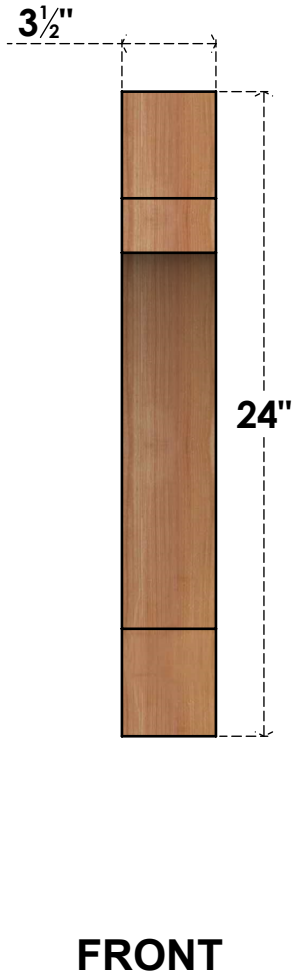

# BRC04X16X24MRC00SWR

3 1/2"W X 16"D X 24"H MERCED SMOOTH BRACE, WESTERN RED CEDAR

EKENA MILLWORK  
 2300 WEST MAIN ST.  
 CLARKSVILLE, TX 75426  
 TOLL FREE: 866-607-0453  
 WWW.EKENAMILLWORK.COM

### NOTES

1. INSTALLATION TO BE COMPLETED IN ACCORDANCE WITH MANUFACTURER'S SPECIFICATIONS.
2. DRAWING MAY NOT BE TO SCALE
3. THIS DRAWING IS INTENDED FOR DESIGN AND PLANNING PURPOSES ONLY.
4. ALL INFORMATION CONTAINED HEREIN WAS CURRENT AT THE TIME OF DEVELOPMENT BUT MUST BE REVIEWED AND APPROVED BY THE PRODUCT MANUFACTURER TO BE CONSIDERED ACCURATE.
5. PRODUCTS ARE NOT KILN DRIED. THIS ITEM IS UNIQUE AND WILL CONTAIN THE NATURAL VARIATIONS THAT THE WOOD SPECIES OFFERS. THIS MAY RESULT IN VARIATIONS UP TO 1/4"